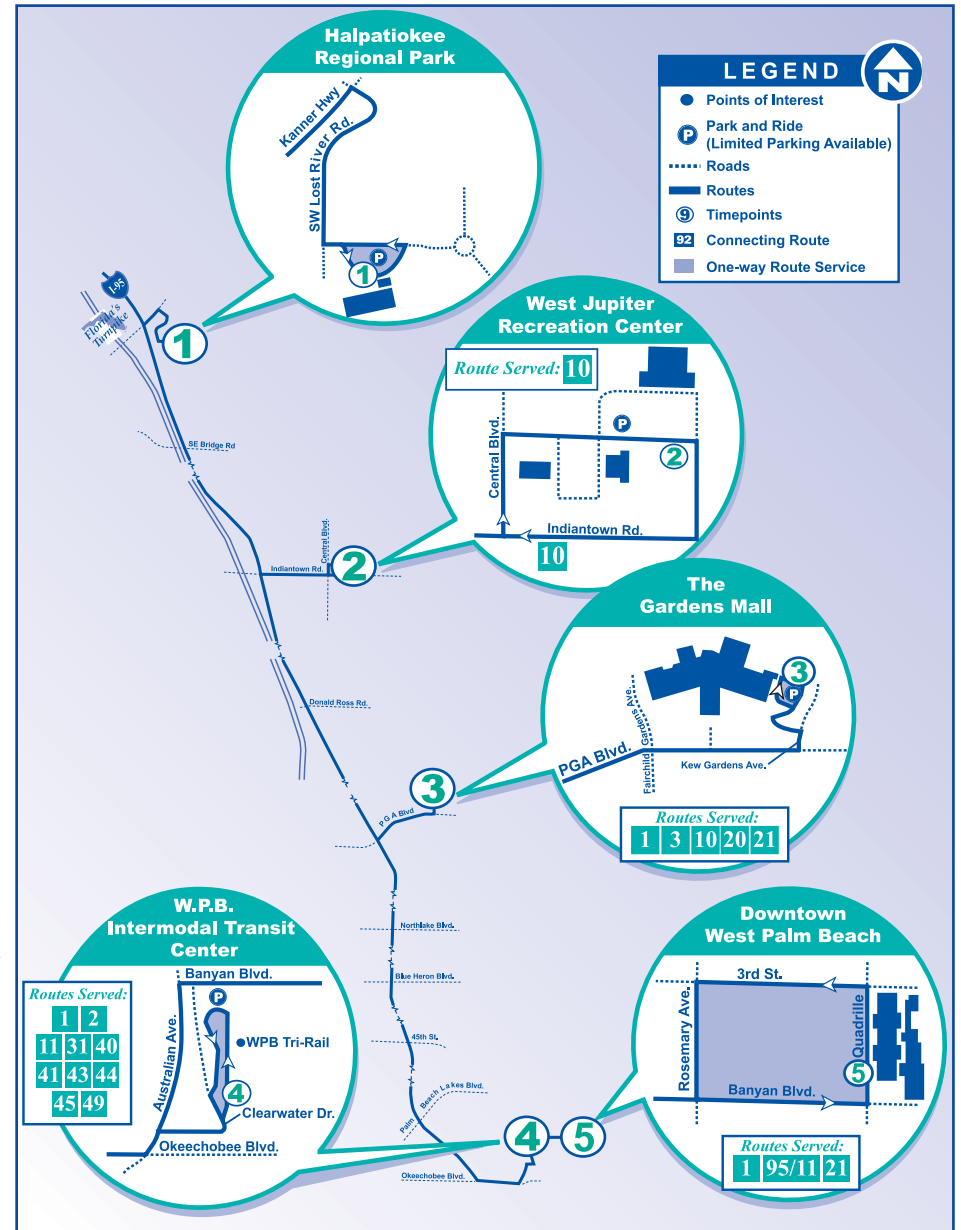

Palm Tran
Public Transportation
(561) 841-4BUS (4287)
1-877-930-4287 (toll-free)
www.palmtran.org

Project fully funded by
Florida Department of
Transportation (FDOT)

Palm Beach County
Board of County
Commissioners